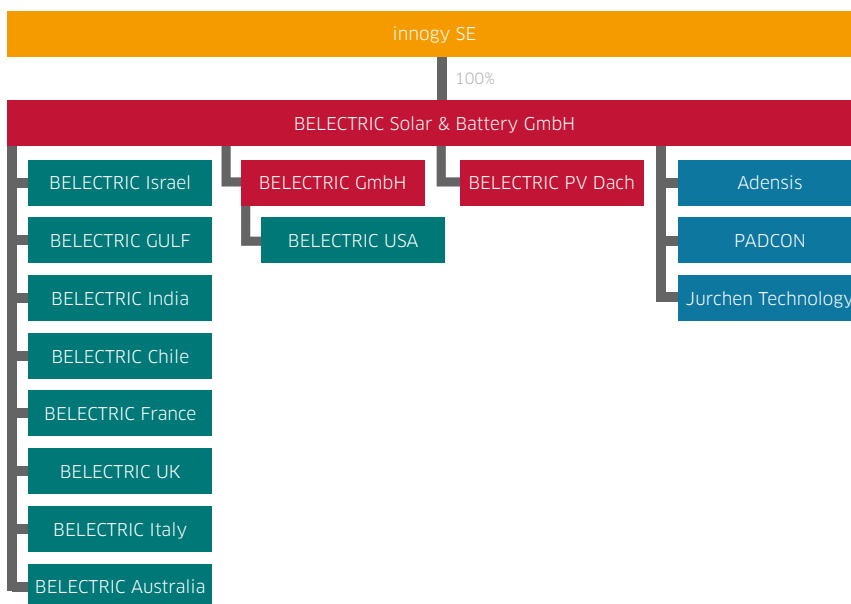

BELECTRIC is one of the most successful enterprises in the realization of utility scale solar power plants and energy storage systems. The company **was found in 2001** and has been expanded by six shareholders to an international group since then. BELECTRIC has constructed over **300 solar PV power plants** with **over 2.0 GWp PV capacity** so far. The reconciliation of economic efficiency and ecology forms the basis for the company's sustainable success. From product development and construction up to operation and maintenance services for solar power plants, more than **500 employees** are working for the company. Engineers and project developers from BELECTRIC conduct interdisciplinary research in all areas of solar PV technology and battery storage systems and develop technologies, which form the foundation for an environment-friendly energy supply of the future. As one of the largest O&M provider globally, BELECTRIC's full-integrated services provide continuous operation. State-of-the-art solar power plant technology and energy storage technology support the grid infrastructure and therefore contribute to cost reductions in the energy sector. With numerous patents and innovations, BELECTRIC has proven its technological leadership in the industry. For further information please visit www.belectric.com. ◀